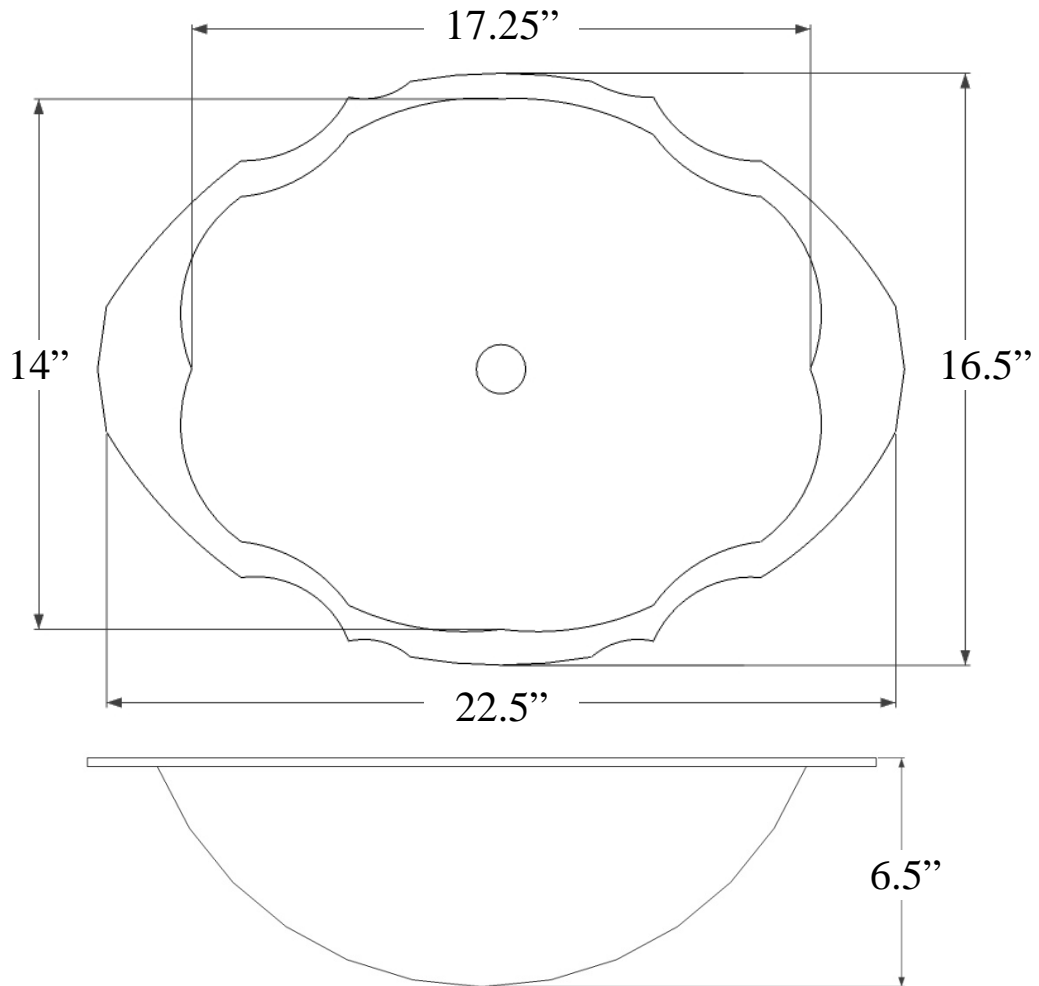

**Description:**

- Undermount or Drop-In
- Stamped Stainless Steel

**Available Finishes:**

<b>SS</b>	Satin Stainless Steel
<b>PS</b>	Polished Stainless Steel

**Available Drains:**

<b>D004</b>	Grid Strainer
<b>D005</b>	Lift and Turn
<b>D006</b>	Pop-up w/ horizontal lift rod
<b>D101 - D604</b>	Decorative Drain
<b>D011 - D017</b>	Decorative Grid Strainer

**DIMENSIONS WILL VARY. DO NOT use this sheet as a guide for countertop cuts.**